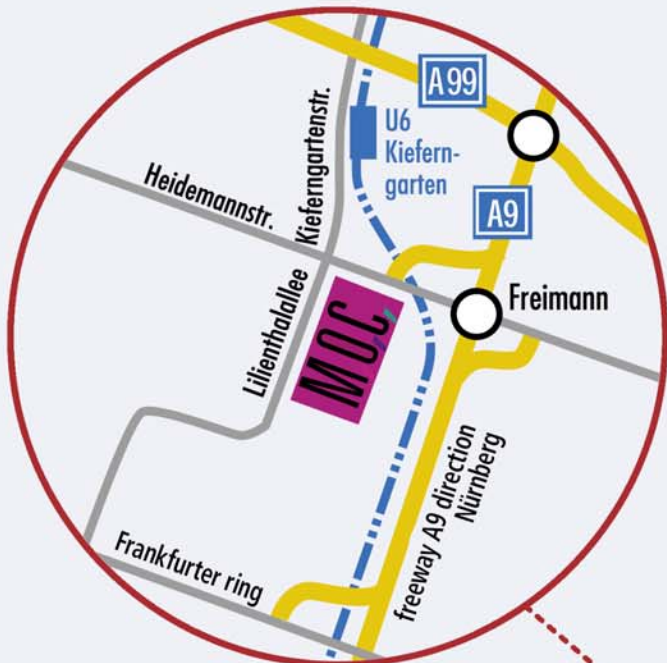

M,O,C,
 Lilienthalallee 40
 D 80939 München
 Hotline: (+49 89) 323 53-0
 info@moc-muenchen.de
 www.moc-muenchen.de

How to reach the location

- **By car:** Travel from the city center or other directions via freeway A9. Take the exit labeled »München-Freimann« into Heidemannstraße and after around 500 m turn left into Lilienthalallee.
- **By public transport / on foot:** Take the U6 subway train from Marienplatz to Kieferngarten (travel time on train: 12 min. On foot to M,O,C: 5 min.)